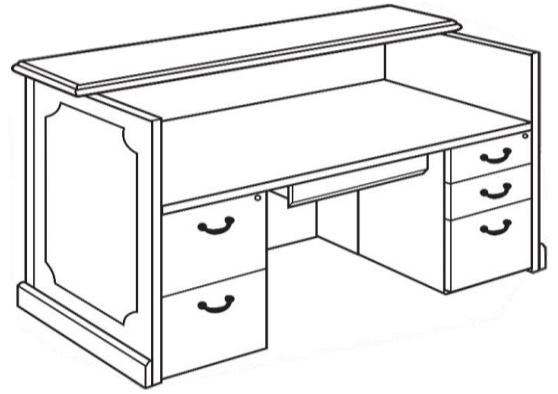

Cameo Reception

Typical 61-1

Model #	Qty	Description
61-3672RS	1	Reception Station Desk Shell w/Transaction Top
61-1622CD	1	Center Drawer
61-2418PD1	1	Component Pedestal Box/Box/File
61-2418PD2	1	Component Pedestal File/File