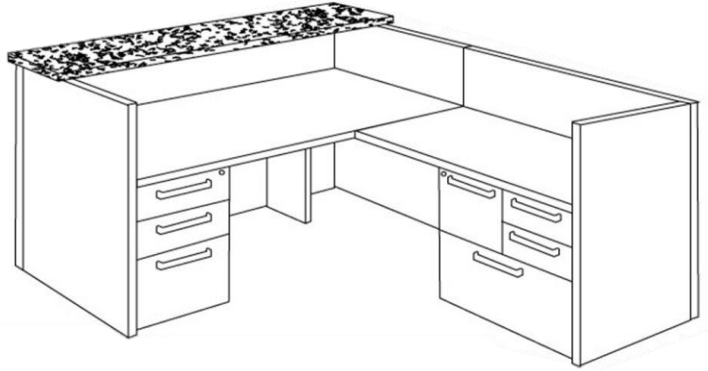

Aura Reception

Typical 62-3

Model #	Qty	Description
62-3672RSS	1	Reception Station Desk Shell w/Solid Surface Transaction Top
62-2418PD1	1	Component Pedestal Box/Box/File
62-2560RSRF	1	Reception Station Right Return Shell