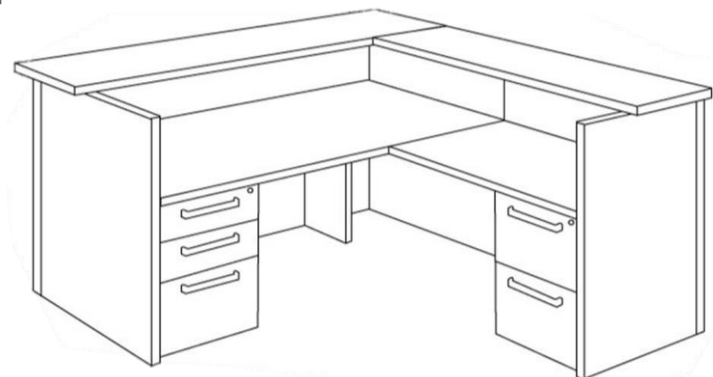

# Aura Reception

Typical 62-2

| Model #     | Qty | Description                                    |
|-------------|-----|--|
| 62-3678RS   | 1   | Reception Station Desk Shell w/Transaction Top |
| 62-2418PD1  | 1   | Component Pedestal Box/Box/File                |
| 62-2418PD2  | 1   | Component Pedestal File/File                   |
| 62-2542RSRF | 1   | Reception Station Right Return Shell           |
| 62-1270RTP  | 1   | Return Transaction Top                         |