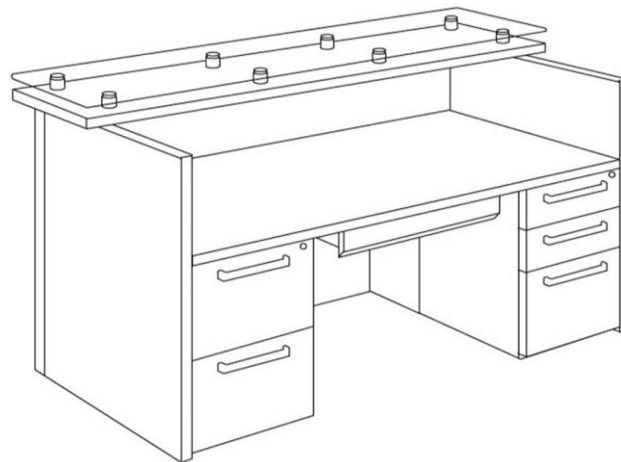

Aura Reception

Typical 62-1

Model #	Qty	Description
62-3672RS	1	Reception Station Desk Shell w/Transaction Top
62-72SOG	1	Glass Transaction Top
62-2418PD1	1	Component Pedestal Box/Box/File
62-2418PD2	1	Component Pedestal File/File
62-1622CD	1	Center Drawer