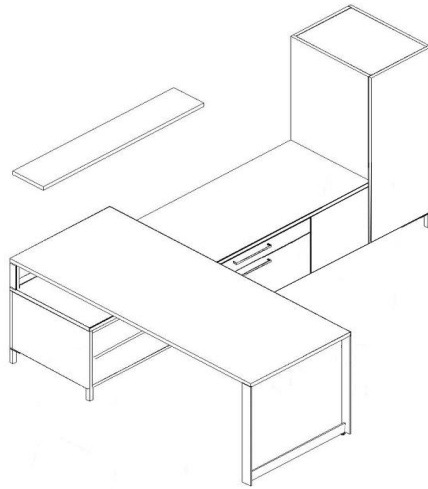

# Gesso

Typical 65-33

Model #	Qty	Description
---------	-----	-------------

65-3072TP	1	Modular Desk Top
65-2484TP	1	Modular Top
01-3028BL	1	Bar Modular Peninsula Support
65-2430SBC	1	Studio Modular Low Storage, Open Bookcase
65-2436STF	1	Studio Modular Low Storage, Tray/File
65-2418SDBR	1	Studio Modular Low Door Bookcase, Right
01-3007OL	1	Layer Support for 21" Low Credenzas
65-1851SWR	1	Studio Wardrobe, Right
01-0404SL4	1	Single Studio Leg 4-Pack
01-0404SSL2	1	Shared Studio Leg 2-Pack
01-0404SSL4	1	Shared Studio Leg 4-Pack
65-0948FS	1	Canvas Floating Shelf Display