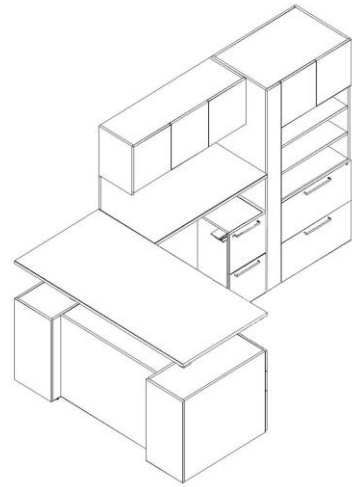

Gesso

Typical 65-19

Model #	Qty	Description
---------	-----	-------------

67-3672LPSSTS	1	Height Adjustable Single Ped Desk, BBF, Left
67-2448RF2STS	1	Height Adjustable Return, File/File, Right
65-3672WDS2L	1	Wardrobe/Storage Cabinet, Left
65-1548WD	1	Wall Mount Hutch
TB-6648W	1	Tackboard