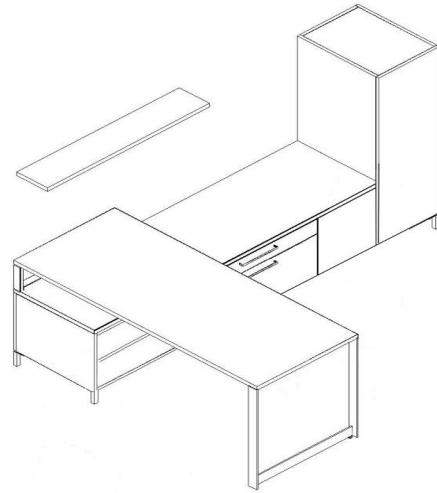

Canvas

Typical 66-33

Model #	Qty	Description
---------	-----	-------------

66-3072TP	1	Modular Desk Top
66-2484TP	1	Modular Top
01-3028BL	1	Bar Modular Peninsula Support
66-2430SBC	1	Studio Modular Low Storage, Open Bookcase
66-2436STF	1	Studio Modular Low Storage, Tray/File
66-2418SDBR	1	Studio Modular Low Door Bookcase, Right
01-3007OL	1	Layer Support for 21" Low Credenzas
66-1851SWR	1	Studio Wardrobe, Right
01-0404SL4	1	Single Studio Leg 4-Pack
01-0404SSL2	1	Shared Studio Leg 2-Pack
01-0404SSL4	1	Shared Studio Leg 4-Pack
66-0948FS	1	Canvas Floating Shelf Display