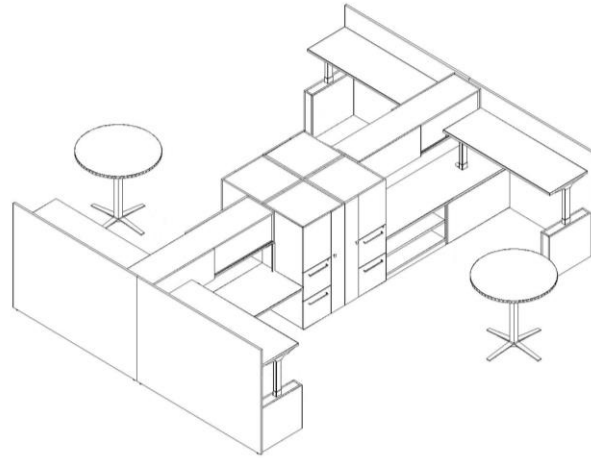

# Canvas

Typical 66-20

Model #	Qty	Description
66-2262HTP	4	Height Adjustable Worksurface
66-2472HMOL	2	Hgt Adj Credenza with Open Bookcase & Control
66-2472HMOR	2	Hgt Adj Credenza with Open Bookcase & Control
66-3636CT	2	Circular Top
66-2451WD2L	2	Tower Wardrobe File/File, Left
66-2451WD2R	2	Tower Wardrobe File/File, Right
66-0524HP	4	Height Adjustable Panel Leg
01-1515OS	4	Metal Stanchion for Hutch
66-1572DAHS	2	Dual Access Sliding Door Hutch
66-5172GS	4	Straight Floorstanding Gallery Screen
08-2036SXB	2	Small X Base