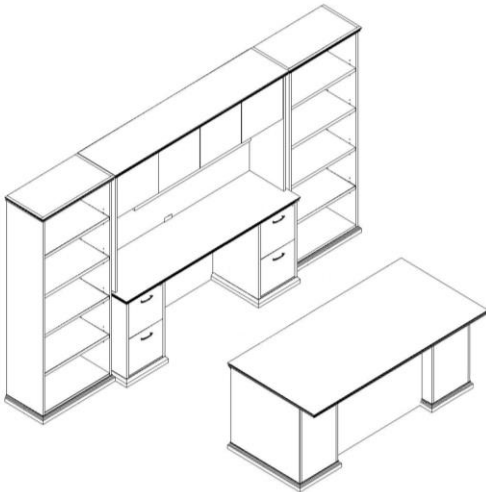

Phoenix

Typical 21-10

Model #	Qty	Description
---------	-----	-------------

21-3672DP	1	Double Ped Desk
21-2072KC	1	Kneespace Credenza, Flush Left & Right
21-1672HU	1	Surface Mount Hutch, Flush Left & Right
21-3072BC	1	Bookcase, Flush Right
21-3072BC	1	Bookcase, Flush Left
TL-0848	1	Task Light