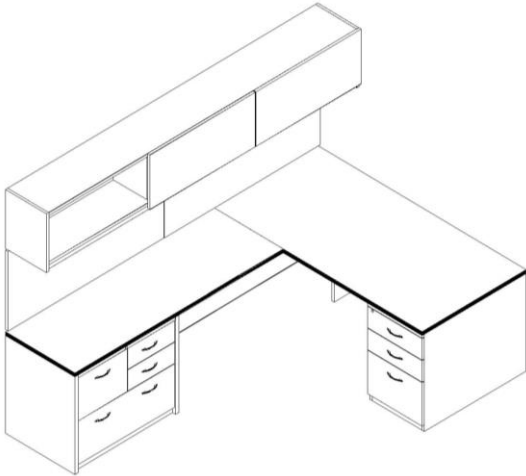

Madera

Typical 16-8

Model #	Qty	Description
16-3672LPS	1	Single Ped Desk with Rectangle Top, Left
14-2472RMR	1	Multi-File Return with Full Modesty, Right
65-15108SWD	1	Gesso Wall Mount Hutch w/Sliding Doors
TB-66108W	1	Gesso Tackboard