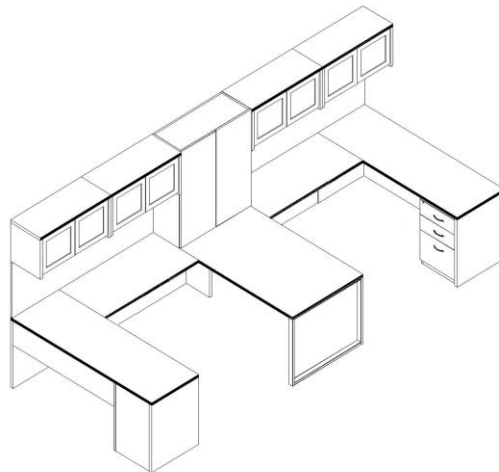

Madera

Typical 16-7

Model #	Qty	Description
16-2472LC	1	Credenza w/Box/Box/File, Left
16-2472RCH	1	Credenza w/Box/Box/File, Right
01-3628OL	1	O Modular Peninsula Support
14-3672TP	1	Modular Desk Top
14-3628EP	1	Modular End Panel
14-2812SP	1	Modular Support Panel
14-2448UF	2	Bridge w/Full Modesty
65-1536TUDB	1	Gesso Surface Mount Door Bookcase
14-1536AW	4	Wall Mount Hutch w/Acrylic Doors
TB-6672W	2	Gesso Tackboard