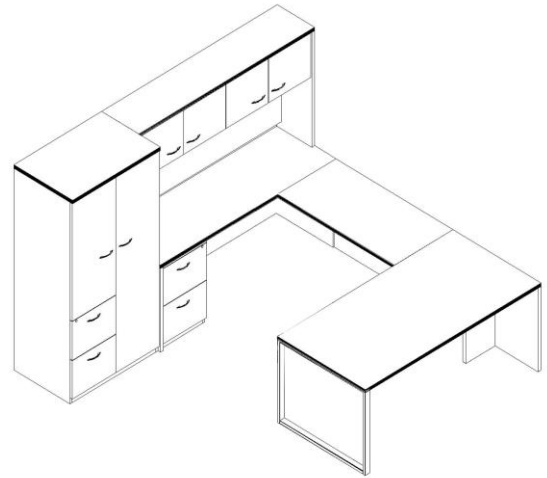

Madera

Typical 16-6

Model #	Qty	Description
14-3672TP	1	Modular Desk Top
01-3628OL	1	O Modular Peninsula Support
01-00060SB	1	Stiffener Bar
14-3628EP	1	Modular End Panel
14-2812SP	1	Modular Support Panel
14-2448UF	1	Bridge w/Full Modesty
16-2472RC2	1	Credenza w/File/File, Right
14-1572HU	1	Surface Mount Hutch
14-3670WD2R	1	Wardrobe/Storage Cabinet w/File File
TB-1472H	1	Tackboard