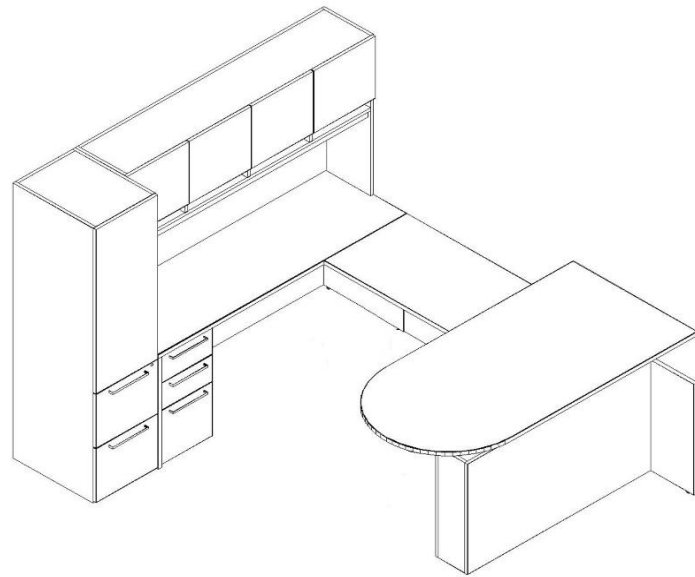

Gesso

Typical 65-8

Model #	Qty	Description
65-3672DURSTS	1	Height Adjustable D-Top
65-2448UF	1	Bridge with Full Modesty
65-2812RSP	1	Support Panel
67-2472LC1	1	Single Ped Credenza with B/B/F, Left
65-1572HU	1	Surface Mount Hutch
01-PAPERSLOT	1	Paper Slots for Surface Mount Hutch
TB-1972HPS	1	Tackboard
65-1872WFL	1	Storage Cabinet with File/File