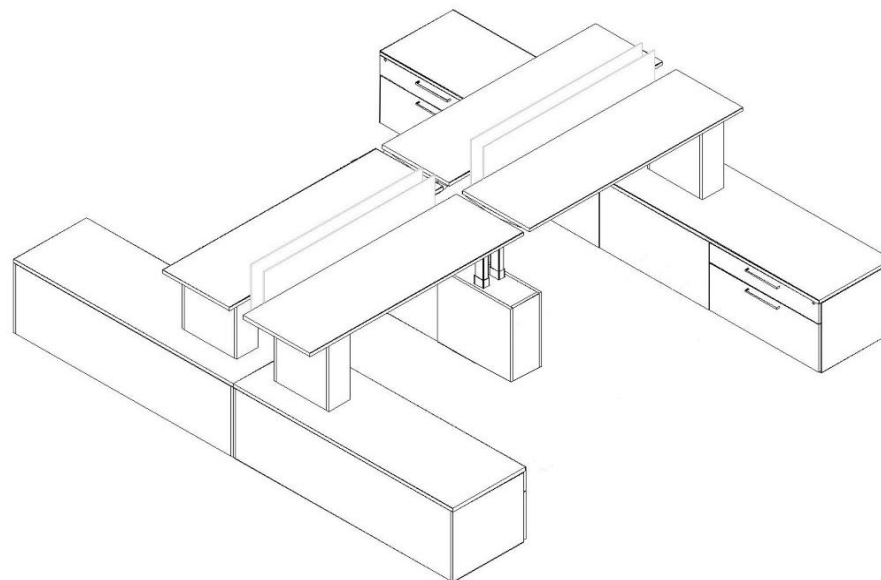

# Gesso

Typical 65-17

Model #	Qty	Description
65-2270HTP	4	Height Adjustable Worksurface
65-1124HP	2	Height Adjustable Panel Leg
65-2472HMFL	2	Height Adjustable Credenza, Left
65-2472HMFR	2	Height Adjustable Credenza, Right
WM SLEEVE	4	Wire Management Sleeve
PS-5617FA	4	Above/Below Privacy Screen, Acrylic