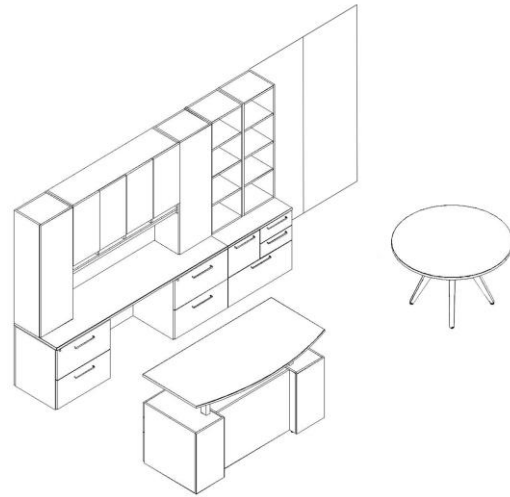

Canvas

Typical 66-7

Model #	Qty	Description
---------	-----	-------------

68-3672BDPSSTS	1	Height Adjustable Double Ped Bow Top Desk, High Gloss Acrylic Modesty
66-2496TP	1	Modular Credenza Top
66-2436MF	1	Multi-File Pedestal
66-2430LF1	2	Modular Pedestal, Lateral File
66-9628BP	1	Modular Modesty Panel
66-1560TWDS	1	Tall Wall Mount Hutch, Hinged Doors, Paper Slots, Black Glass Doors
TB-1960WPS	1	Tackboard, Gr COM
66-1518THL3	1	Surface Mount Tall Storage Tower, Left, Black Glass Door
66-1518THR3	1	Surface Mount Tall Storage Tower, Right, Black Glass Door
66-1518THB	2	Surface Mount Tall Storage Tower, Open
GMB-8230W	2	Magnetic Glass Marker Board
66-4848CT	1	Circular Top
01-2228STR4	1	Strut Table Legs (Pack of 4)