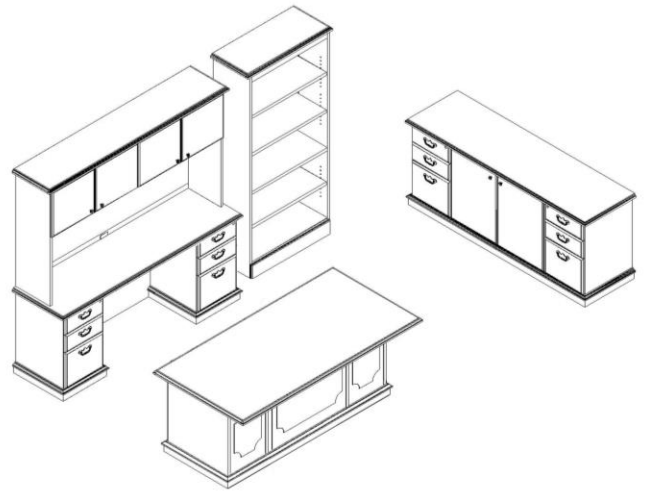

Arlington

Typical 29-5

Model #	Qty	Description
---------	-----	-------------

29-3672DP	1	Double Ped Desk
29-2072KC	1	Kneespace Credenza
29-1572HU	1	Surface Mount Hutch
TB-2972H	1	Tackboard
29-3470BC	1	Bookcase
29-2072SC	1	Storage Credenza