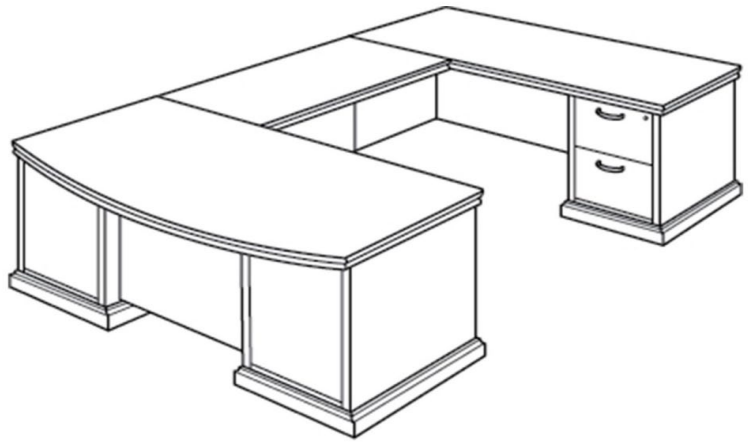

Phoenix

Typical 21-2

Model #	Qty	Description
21-3672BLP	1	Single Ped Desk with Bow Top, Left
21-2448UF	1	Bridge with Full Modesty
21-2072RC2	1	Credenza with File/File, Right