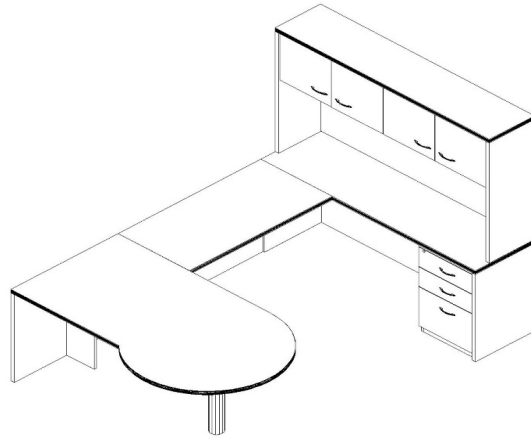

Madera

Typical 16-3

Model #	Qty	Description
14-4272PL	1	P-Top Desk, Left
14-2448UF	1	Bridge with Full Modesty
16-2072RC	1	Credenza with Full Modesty Box/Box/File, Left
14-1572HU	1	Surface Mount Hutch with Wood Doors