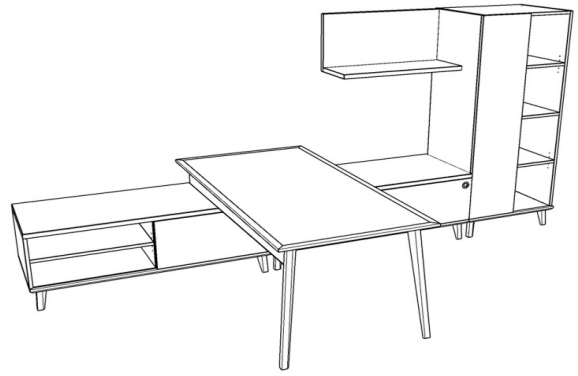

Iconic

Typical 50-3

Model #	Qty	Description	Base List Price	Base Ext List Price	List Price as Shown	Total as Shown
50-3672ROTD	1	Run Off Table Desk with (50-HMD) Vener Modesty	\$1,418	\$1,418	\$1,633	\$1,633
50-2472SDB	2	Low Credenza with Open Bookcase and Sliding Door	\$4,364	\$8,728	\$4,364	\$8,728
50-1807US	1	Layer Support For Low Storage	\$542	\$542	\$542	\$542
50-2436OBD72L	1	Wardrobe with Open Bookcase, Left	\$5,520	\$5,520	\$5,520	\$5,520
50-1542LS	1	Open Wall Mount L-Shelf	\$926	\$926	\$926	\$926