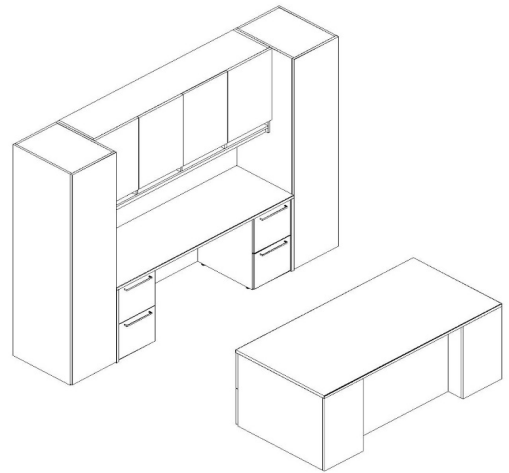

Gesso

Typical 65-42

Model #	Qty	Description
67-3672DPS	1	Double Ped Desk Rectangular Top, HGA
67-2472KC	1	Kneespace Credenza
65-1572TWDS	1	Tall Wall Mount Door Hutch with Paper Slots
65-1884WL	1	Tall Wardrobe/Storage Cabinet, Left
65-1884WR	1	Tall Wardrobe/Storage Cabinet, Right
WW-1972TRWPS	1	Tool Rail Work Wall