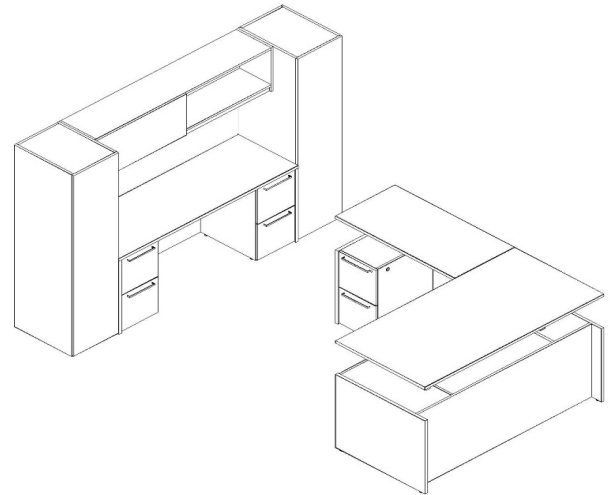

Gesso

Typical 65-21

Model #	Qty	Description
67-3672RPSTS	1	Height Adjustable Single Ped Desk, BBF and Moving Modesty, Right, STS3 Option
67-2448LF2STS3	1	Height Adjustable Return, File/File, Left
GMB-2372W	1	Glass Marker Board For Wall Mount Hutches
67-2472KC	1	Kneespace Credenza
65-1572SWD	1	Wall Mount Hutch, Sliding Door
65-1872WL	1	Wardrobe/Storage Cabinet, Left
66-1872WR	1	Wardrobe/Storage Cabinet, Right