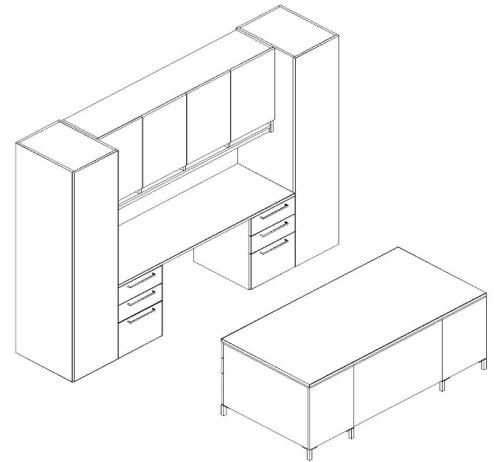

Canvas

Typical 66-23

Model #	Qty	Description
66-3672TP	1	Modular Desk Top
66-2472TP	1	Modular Desk Top
66-3618SPD1	2	Studio Modular Desk Pedestal, Box/Box/File
66-3624MDHGA	1	Studio Modesty Panel, High Gloss Acrylic
01-0404SL4	2	Studio Leg 4-Pack
66-1572TWDS	1	Tall Wall Mount Door Hutch with Paper Slots, HGA doors
66-2418PD1	2	Modular Desk Pedestal, Box/Box/File
66-7228BP	1	Modular Modesty Panel
66-1884WL	1	Tall Wardrobe/Storage Cabinet, Left, HGA door
66-1884WR	1	Tall Wardrobe/Storage Cabinet, Right, HGA door
WW-1972TRWPS	1	Tool Rail Work Wall
01-FLDRSRTRC	1	Folder Sorter for Tool Rail Work Wall, Clear