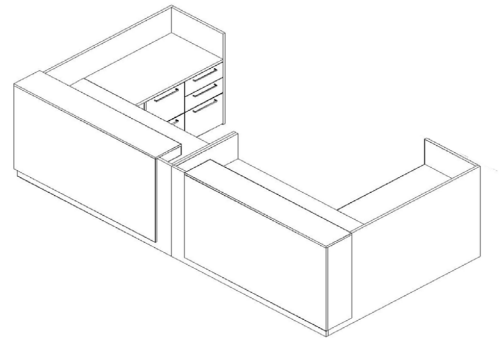

Canvs Reception

Typical 64-8

Model #	Qty	Description
64-3072RSRR	2	Single Reception Desk Shell, Right - 70" Worksurface
64-3072RSRL	2	Single Reception Desk Shell, Left - 70" Worksurface
64-2571ERSL41	1	Return Shell with Extended Gallery Screen, Left
64-2571ERSR41	1	Return Shell with Extended Gallery Screen, Right
64-1266CTKSL	1	Corner Waterfall Transaction Kit, Left
64-1266CTKSR	1	Corner Waterfall Transaction Kit, Right
66-2418PD1	2	Modular Pedestal with BBF
66-2418PD2	2	Modular Pedestal with FF