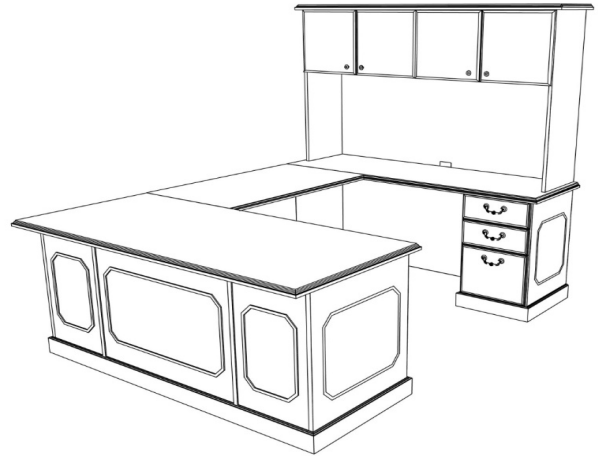

Arlington

Typical 29-4

Model #	Qty	Description
29-3066LP	1	Single Pedestal Desk, Left, Wilmington Decorative & Base Molding
29-2442UF	1	Bridge with Full Modesty, Wilmington Decorative & Base Molding
29-2066RC	1	Credenza with BBF, Right, Wilmington Decorative & Base Molding
29-1566HU	1	Surface Mount Hutch