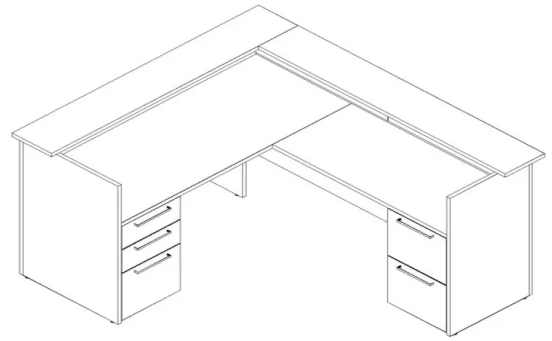

Canvs Reception

Typical 64-5

Model #	Qty	Description
---------	-----	-------------

64-3072RSRL	1	Reception Desk Shell, Left
64-2583ERSR53	1	Return Shell with Extended Gallery Screen, Right
64-1275TP	1	Transaction Top
66-2418PD1	1	Modular Pedestal Box/Box/File
66-2418PD2	1	Modular Pedestal File/File
TB-6284	1	Tackboard (Optional)