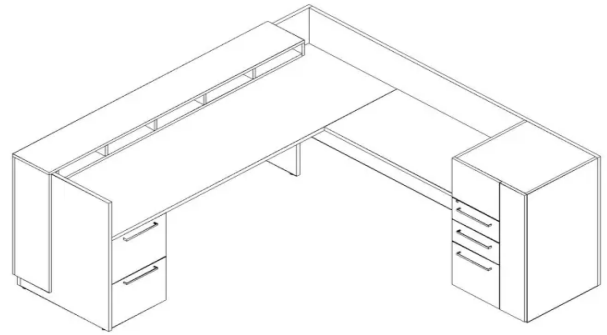

# Canvs Reception

Typical 64-3

Model #	Qty	Description
64-3096RSRL	1	Single Reception Desk Shell, Left
64-2595ERSWD2R41	1	Tower Storage Return with Gallery Screen
64-1284CTKSL	1	Corner Waterfall Transaction Kit with Paper Slots, Left
66-2418PD2	1	Modular Pedestal BBF