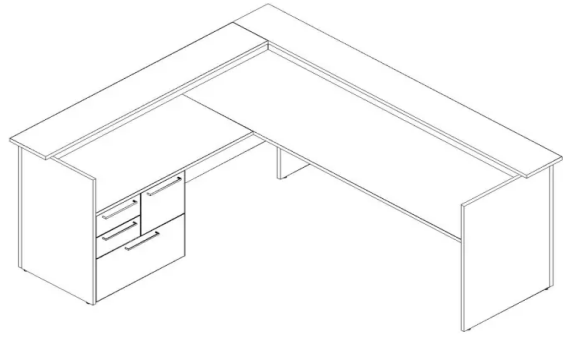

Canvs Reception

Typical 64-2

Model #	Qty	Description
64-3090RSRL	1	Single Reception Desk Shell, Right
64-2583ERSR53	1	Extended Gallery Return, Left
64-1296TP	1	Transaction Top
64-1275TP	1	Transaction Top
64-OT90	1	Overlay Panel with Backlighting
66-2430LF2	1	Modular Pedestal Multi-File