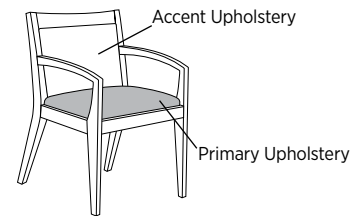

Contrasting Upholstery

GLIDE OPTIONS

STD	Nylon Glides	STD
FELT	Felt Glides	$ N/C

CERTIFICATIONS & COMPLIANCE

- CAL 117-2013 Compliance
- Intertek Sustainability Certified
- BIFMA level® Certified
- BIFMA Compliant® Certified
- TSCA Title VI (CARB) Compliance
- US Green Building’s LEED® Contribution