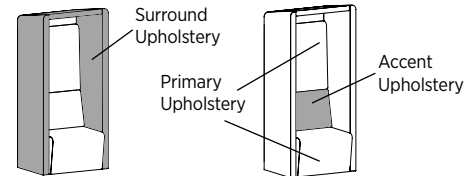

HOW TO ORDER EXAMPLES

PODS

Model No.	QTY	Description	Example
15-P11	1	Primary Upholstery	Mayer Fedora Fawn
		Accent Upholstery	Mayer Fedora Espresso
		Surround Upholstery	Mayer Fedora Espresso
		Center Panel Designator	NONE
		Power/Color/Location	ECSL
BOOTHS			
Model No.	QTY	Description	Example
15-P33	1	Primary Upholstery	Architex Hush Ivory
		Accent Upholstery	Architex Catwalk Ritts
		Surround Upholstery	Architex Platform Pistachio
		Center Panel Designator	LEFT
		Power/Color/Location	NONE
15-P33	1	Primary Upholstery	Architex Hush Ivory
		Accent Upholstery	Architex Catwalk Ritts
		Surround Upholstery	Architex Hush Baltic
		Center Panel Designator	RIGHT
		Power/Color/Location	NONE
15-PCPH49	1	Primary Upholstery	Architex Hush Baltic
		Table Bracket Designator	TBLBKT
		TV Bracket Designator	HI-TVBKT
15-E5TV30	1	Finish/Color	WTA
		Leg Color	ALUM
		Grommet/Power Location	D950-E
01-DOCK950W	1	Dock 950 Wireless Charger	Dock950, White
01-0603TVBR	1	TV Bracket	

UPHOLSTERY OPTIONS + RECOMMENDATIONS

Available in single or contrasting upholsteries in a wide variety of graded-in or contract options, including fabric, vinyl, and leather.

When using contrasting upholstery, note that the Accent Upholstery will be shown on the front and back side of the unit.

Single Upholstery

Contrasting Upholstery

Some upholsteries are considered directional, such as stripes, patterns and plaids. Customer may specify how fabric is cut (up the roll or across the roll). If not specified, upholsteries are reviewed by production for the best application. Certain upholsteries may require the pattern to be applied up the roll, which creates additional seams in the seat and backs of select units. When contrasting upholstery is specified and any fabric direction selection is requested or deemed best applied up the roll then all fabric direction selections will be applied up the roll. [See the COL/COM Form for additional details.](#)

Additional seams for the 15-P33 when upholstery is cut up the roll.

Shown with Accent Upholstery cut Up the Roll and applied with the seam. Primary Upholstery cut Across the Roll and applied with no seam. This will only apply to 15-P33.