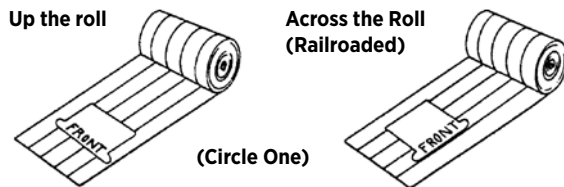

COM - CUSTOMER'S OWN MATERIAL

All Indiana Furniture seating is available with material furnished by the customer. Refer to grade 1 for list prices. Refer to individual model number for COM yardage requirements. The listed COM yardage requirement is based on the use of non-directional upholstery 54" wide for a quantity of one chair. Extra upholstery is required to match any pattern with a repeat, either vertically or horizontally. Use the chart below as a guide to add to plain COM yardage requirements listed in the price list.

For multiple chair quantities, contact customer service to optimize the yardage per chair at 800-422-5727.

Upholstery	Plain	2"- 14"	15"- 27"	28"- 36"
Width	Upholstery	Repeat	Repeat	Repeat
54"	0%	10%	25%	30%

Note: Upholsteries less than 54" wide will not be accepted.

Due to the upholstering process used by Indiana Furniture, some COM upholsteries are considered directional that may not be considered directional by the upholstery supplier. All Upholstery COM's are cut "up the roll" and all vinyls are cut "across the roll" by Indiana Furniture unless otherwise directed by the customer (see below). All directional upholsteries on Indiana Furniture frames match both vertically and horizontally. If you do not desire repeat match, please specify on order.

Note: Directional upholsteries, such as stripes, patterns and plaids may not meet your satisfaction due to contoured shapes and tufting of some models. Should you require such a selection, we will upholster as perfect as possible, but such orders are not subject to return. If in doubt, contact your Indiana Furniture Customer Service Representative prior to placing the order.

COM/COL ORDERING INSTRUCTIONS:

Fill out the form below and attach sample according to instructions on reverse side of form. **COM's/COL's must meet and include written confirmation from the supplier verifying CALTB 117-2013 compliance and you must designate the flammability materials within for the TB 117-2013 label.** Check the box above to comply with California Business and Professions Code Section 19094. Failure to complete these forms and supply samples will delay the scheduling of the purchase order. Orders will not be scheduled until upholstery is received from the supplier. Upholstery should not be ordered until Indiana Furniture has verified the yardage required.

Check one: ☐ COM ☐ COL

Dealer Name _____ Phone _____ Email _____

Contact Person _____ City _____ State _____ Zip _____

Mill/Supplier _____ Pattern _____ Color _____

Repeat Inches: Horizontal _____ Vertical _____ Directional: Up the Roll / RailRoad

Note: Required upholstery width is 54".

Face Reversible: Yes / No

Product COM/COL is to be applied to:

1) Model # _____ Qty* _____ Ydg. Ea. _____ x Repeat _____ = _____ Yds.

2) Model # _____ Qty* _____ Ydg. Ea. _____ x Repeat _____ = _____ Yds.

* For multiple chair quantities, contact customer service to optimize the yardage required.

FOR OFFICE USE ONLY:

Advise dealer of COM/COL Rqd: _____ Signed: _____

CSR

Notes: _____

COL - CUSTOMER'S OWN LEATHER

Indiana Furniture is pleased to accommodate COL selections whenever this special need arises. Refer to grade 1 for list prices. To calculate COL requirements, multiply the COM yardage required times 18 (1 yard of upholstery = 18 sq. ft. of usable leather). Customer's own leather specifications for Indiana Furniture seating shown within the price list are based on an average hide size of 45-50 square feet.

All square footage requirements are based on usable footage. The shape of a hide and the usable, clean footage may make it necessary for us to request more leather after COL is received.

Please note leather is a natural product, and variation in texture is a pleasing quality belonging exclusively to high grade, full top grain leathers.

Indiana Furniture reserves the right to inspect, approve, or reject any COM/COL upholstery. Once approved, Indiana Furniture cannot assume responsibility for the durability or tailoring quality of COM/COL material.

COM/COL Ordering Instructions: