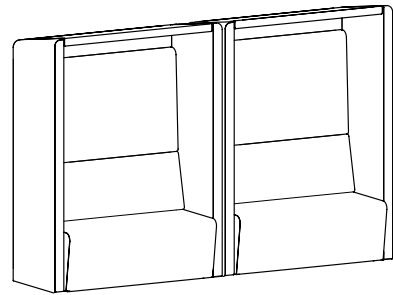

FIFTEEN PODS

IDEA STARTERS

For ordering options, [see overview at the beginning of this section.](#)

FIFTEEN PODS
LOUNGE & TABLES (15 SERIES) BY PLEDGE

Item	Model No.	Width	Depth	Height	Ship Wt	Cubic Ft	List Price

15-P1		101¾	78¾	75	496	252.7	$ 19385

CONSISTS OF:		QTY					
15-P33_15-P1	2	Three Seat Pod		$			16952
15-PCP49_15-P1	1	Low Center Panel, Single Sided Table Bracket (TBLBKT) - View Booth Table Being Used		$			1579
15-E5TV30_15-P1	1	30"W TFL View Booth Table		$			854

View Booth Table is available in 24"W or 30"W and surface material options include TFL, HPL or Veneer
Grade 1 pricing

15-P2			95¾	75			$ 13819

CONSISTS OF:		QTY					
15-P11_15-P2	2	One Seat Pod		$			11884
15-PCPH43_15-P2	1	High Center Panel Single Sided TV Bracket (HI-TVBKT) - TV Bracket at Higher Height (60½" H)		$			1935

TV not included
Grade 1 pricing

15-P3				75			$ 13988

CONSISTS OF:		QTY					
15-P11_15-P3	2	One Seat Pod		$			11884
15-PCP43_15-P3	1	Low Center Panel, Single Sided Table Bracket (TBLBKT) - View Booth Table Being Used		$			1499
15-E1TV24_15-P3	1	24"W TFL View Booth Table		$			605

View Booth Table is available in 24"W or 30"W and surface material options include TFL, HPL or Veneer
Grade 1 pricing

For ordering options, [see overview at the beginning of this section.](#)