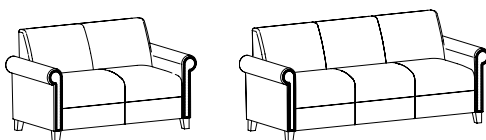

WOOD FINISHES

Indiana Furniture uses a multi-step, hand finishing process on all exposed wood frames.

Chairs feature a catalyzed varnish finish which offers durability, lasting beauty, and resistance to normal wear.

AW	Artisan Walnut	MAS	Mesa Sunset*
AS	Asian Night	MTS	Metropolis Sky
BW	Beigewood*	MNR	Midnight Run
BL	Black	NTM	Natural Marrone*
CO	Columbian Walnut	ORW	Oak Riftwood*
DC	Dark Cherry	PNW	Pinnacle Walnut
DFW	Dark Forest Walnut*	PTK	Portico Teak*
WH	Designer White	RC	River Cherry*
EF	Espresso	SCH	Select Cherry
FO	Fawn Oak*	SPW	Sepia Walnut*
FLW	Florence Walnut*	SKC	Shaker Cherry
GC	Golden Cherry	SBP	Smoky Brown Pear*
HW	Harvest Walnut	TK	Studio Teak
HNW	Henna Walnut	SM	Sugar Maple
KHE	Kirsche	WTA	Weathered Ash*
LW	Legacy Walnut	WNB	White Nebbia
MW	Mahogany Walnut	WC	Williamsburg Cherry

*Finish is Low Sheen

CERTIFICATIONS & COMPLIANCE

- CAL 117-2013 Compliance
- Intertek Sustainability Certified
- BIFMA level® Certified
- BIFMA Compliant® Certified
- TSCA Title VI (CARB) Compliance
- US Green Building's LEED® Contribution