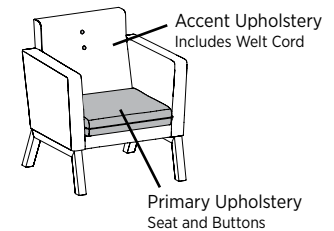

Contrasting Upholstery

CERTIFICATIONS & COMPLIANCE

- CAL 117-2013 Compliance
- Intertek Sustainability Certified
- BIFMA level® Certified
- BIFMA Compliant® Certified
- TSCA Title VI (CARB) Compliance
- US Green Building's LEED® Contribution