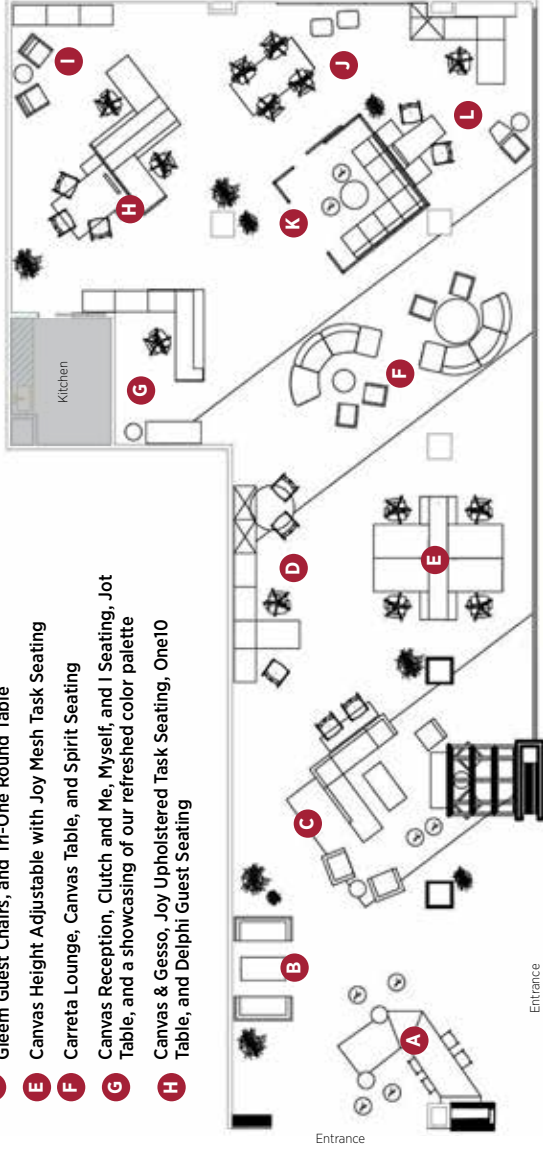

## SQUARE UP YOUR THOUGHTS.

Square One continues to be the simple way to provide space division and architectural design throughout entire facilities. And now we've added even more functionality with multiple styles of shelves, soft-close barn doors, planters, and more!

- A** Natta Stools, KickStart Pouffes, and Runna Tables
- B** KickStart Lounge with a Bailey Table
- C** KickStart Lounge, Gesso Table, One10 Credenza, Bailey Table, Square One, and Spirit Lounge Seating
- D** Gesso Height Adjustable, Joy Upholstered Task Seating, Gleem Guest Chairs, and Tri-One Round Table
- E** Canvas Height Adjustable with Joy Mesh Task Seating
- F** Carreta Lounge, Canvas Table, and Spirit Seating
- G** Canvas Reception, Clutch and Me, Myself, and I Seating, Jot Table, and a showcasing of our refreshed color palette
- H** Canvas & Gesso, Joy Upholstered Task Seating, One10 Table, and Delphi Guest Seating

- I** Britta, Jot, and Canvas Studio and floating shelves
- J** Canvas Work Table, Joy Stools, and Triple Play Lounge
- K** Square One with Isla, Natta, and Runna Seating
- L** Gesso Studio with Clutch, Bailey, and Bow Tie Seating