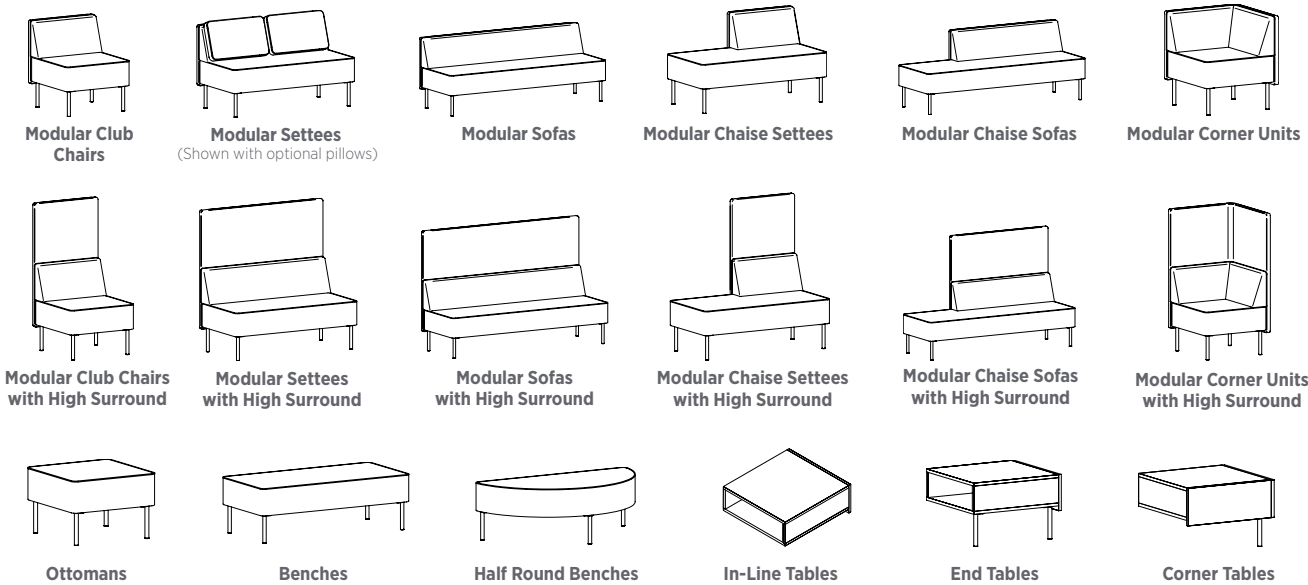

Modular Components