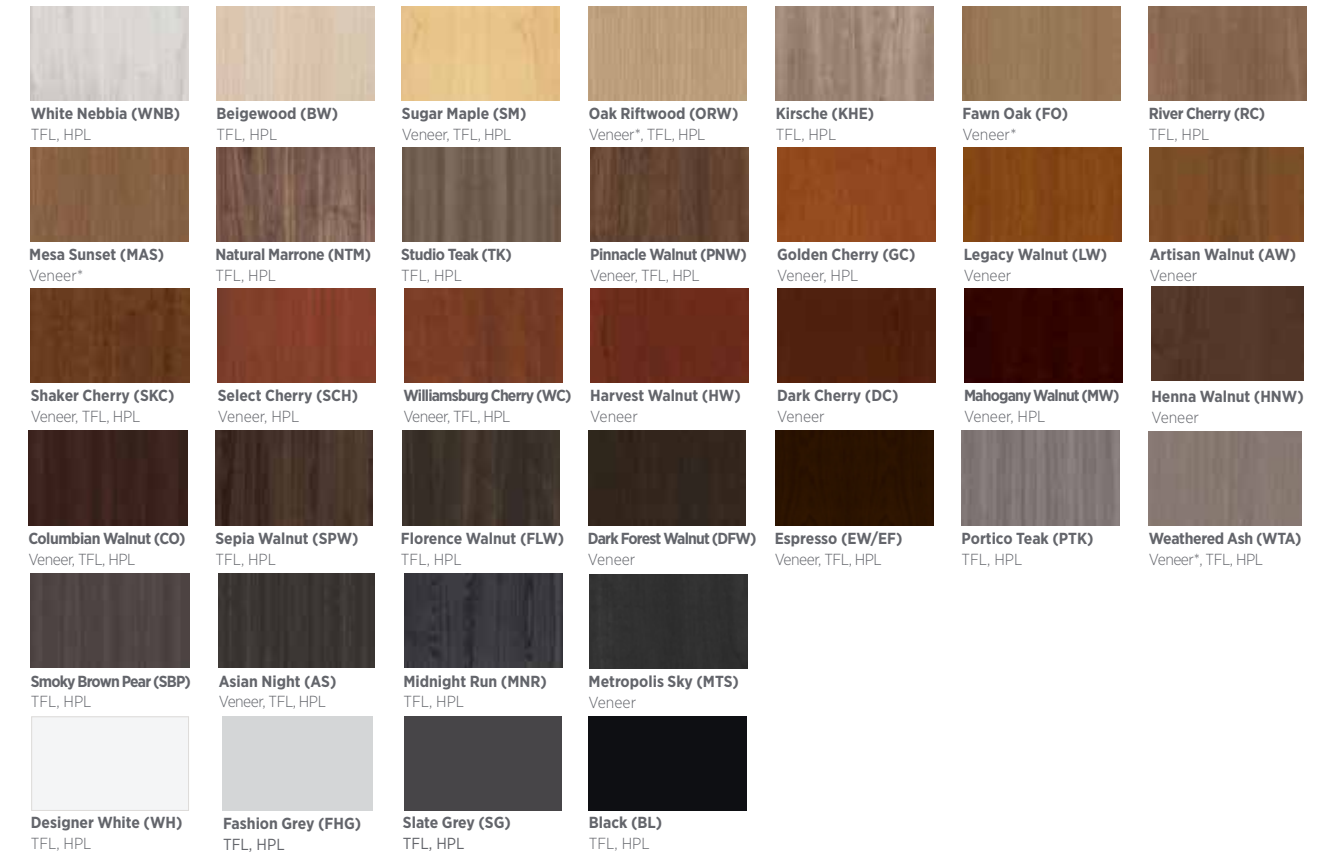

Veneer and Laminate Options

Our veneer casegoods feature our UV top finish, UVAdvantage. The result is a low-emitting finish that provides exceptional depth, clarity, durability and chemical resistance throughout the life of the product.