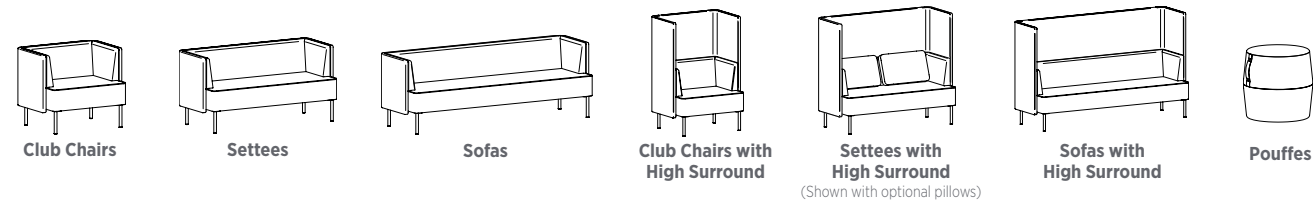

Statement of Line:

Standard Components