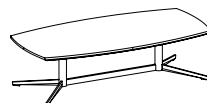

Rectangular Cocktail Table (Square Edge)

720-2550RT: TFL
720-2550RTH: HPL
719-2550RT: Wood

Rectangular Cocktail Table (Knife Edge)

720-2550RTKH: HPL
719-2550RTK: Wood

Soft Rectangular Cocktail Table (Square Edge)

720-2550SRT: TFL
720-2550SRTH: HPL
719-2550SRT: Wood

Soft Rectangular Cocktail Table (Knife Edge)

720-2550SRTKH: HPL
719-2550SRTK: Wood

Square Cocktail Table (Square Edge)

720-3030SQ: TFL
720-3030SQH: HPL
719-3030SQ: Wood

Square Cocktail Table (Knife Edge)

720-3030SQKH: HPL
719-3030SQK: Wood

Soft Square Cocktail Table (Square Edge)

720-3030SSQ: TFL
720-3030SSQH: HPL
719-3030SSQ: Wood

Soft Square Cocktail Table (Knife Edge)