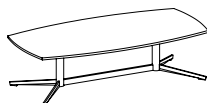

Bailey Occasional Tables

Statement of Line

The Bailey Table Collection can make a statement with cocktail and square tables offered in a wide range of veneers and laminates with two edge profiles. Whether you're outfitting a collaborative area, private office, need a signature piece to complete a space, or anything in between, Bailey tables effortlessly provide the right look and feel.

Rectangular Cocktail Table (Square Edge)

720-2550RT: TFL
720-2550RTH: HPL
719-2550RT: Wood

Rectangular Cocktail Table (Knife Edge)

720-2550RTKH: HPL
719-2550RTK: Wood

Soft Rectangular Cocktail Table (Square Edge)

720-2550SRT: TFL
720-2550SRTH: HPL
719-2550SRT: Wood

Soft Rectangular Cocktail Table (Knife Edge)

720-2550SRTKH: HPL
719-2550SRTK: Wood

Square Cocktail Table (Square Edge)

720-3030SQ: TFL
720-3030SQH: HPL
719-3030SQ: Wood