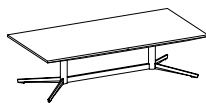

Bailey Occasional Tables

Statement of Line

The Bailey Table Collection can make a statement with cocktail and square tables offered in a wide range of veneers and laminates with two edge profiles. Whether you're outfitting a collaborative area, private office, need a signature piece to complete a space, or anything in between, Bailey tables effortlessly provide the right look and feel.

Rectangular Cocktail Table (Square Edge)

720-2550RT: TFL
720-2550RTH: HPL
719-2550RT: Wood

Rectangular Cocktail Table (Knife Edge)

720-2550RTKH: HPL
719-2550RTK: Wood

Soft Rectangular Cocktail Table (Square Edge)

720-2550SRT: TFL
720-2550SRTH: HPL
719-2550SRT: Wood

Soft Rectangular Cocktail Table (Knife Edge)

720-2550SRTKH: HPL
719-2550SRTK: Wood

Square Cocktail Table (Square Edge)

720-3030SQ: TFL
720-3030SQH: HPL
719-3030SQ: Wood