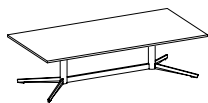

Bailey Occasional Tables

Statement of Line

The Bailey Table Collection can make a statement with cocktail and square tables offered in a wide range of veneers and laminates with two edge profiles. Whether you're outfitting a collaborative area, private office, need a signature piece to complete a space, or anything in between, Bailey tables effortlessly provide the right look and feel.

Rectangular Cocktail Table (Square Edge)

720-2550RT: TFL
720-2550RTH: HPL
719-2550RT: Wood

Rectangular Cocktail Table (Knife Edge)

720-2550RTKH: HPL
719-2550RTK: Wood

Soft Rectangular Cocktail Table (Square Edge)

720-2550SRT: TFL
720-2550SRTH: HPL
719-2550SRT: Wood

Soft Rectangular Cocktail Table (Knife Edge)

720-2550SRTKH: HPL
719-2550SRTK: Wood

Square Cocktail Table (Square Edge)

720-3030SQ: TFL
720-3030SQH: HPL
719-3030SQ: Wood