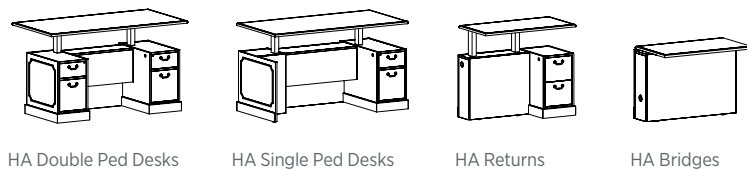

Occasional Tables

Height Adjustable (HA) Units