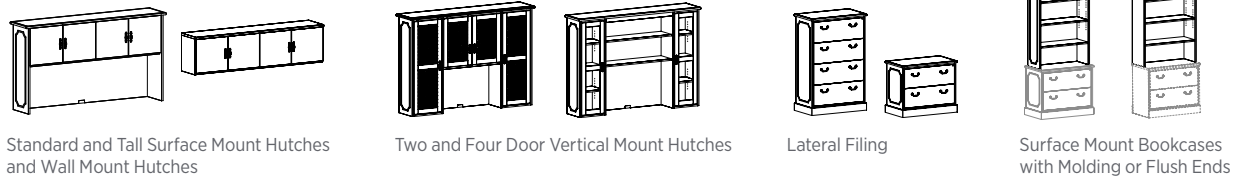

## Statement of Line

Finely crafted in select solids with Walnut and Cherry veneers, the tailored details of this collection accentuate our expert craftsmanship and perfect attention to detail. Jefferson forges traditional styling with modern sensibility with new Height Adjustable options and coordinating reception models, allowing the premium feel and flexibility of Jefferson to easily function throughout entire facilities.