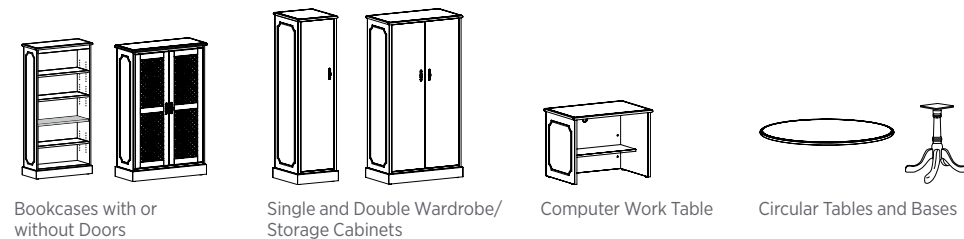

## Statement of Line

Finely crafted in select solids with Walnut and Cherry veneers, the tailored details of this collection accentuate our expert craftsmanship and perfect attention to detail. Jefferson forges traditional styling with modern sensibility with new Height Adjustable options and coordinating reception models, allowing the premium feel and flexibility of Jefferson to easily function throughout entire facilities.