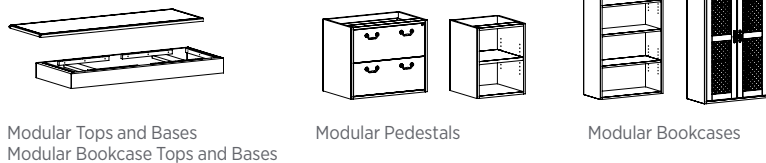

Modular Units