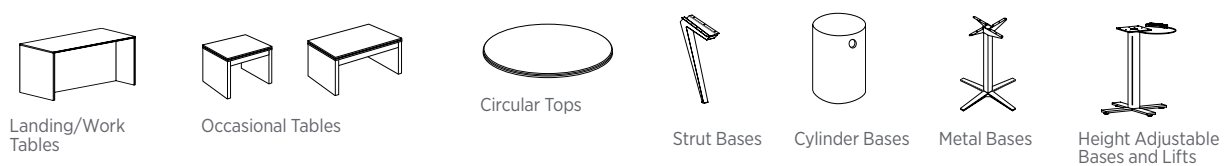

Gesso

Statement of Line

Gesso enlivens environments with refined aesthetics born from an appealing mix of materials, finishes, and components. The redesign and expansion of integrated height adjustable units, white and black glass door options as well as a full line of white and black glass marker boards provide opportunities for more elegant and clean styling. Metal accents within the line include a broad scope of aluminum and black finishes with coordinating black, aluminum, chrome, and gold pull give you multiple choices to customize a look and feel for modern office environments.

Standard Components

Tables

Modular Components