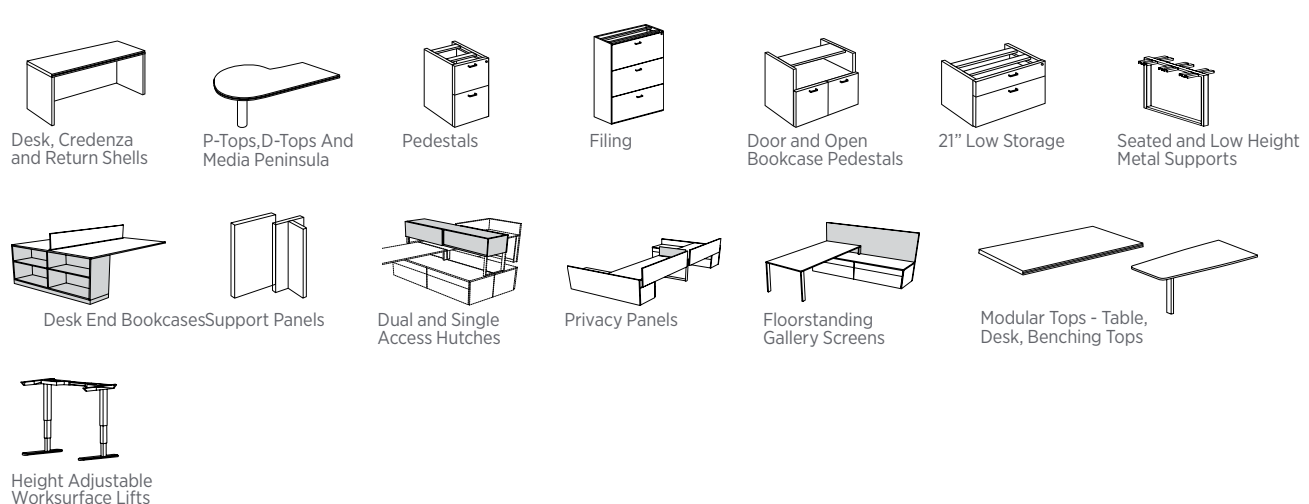

Modular Components