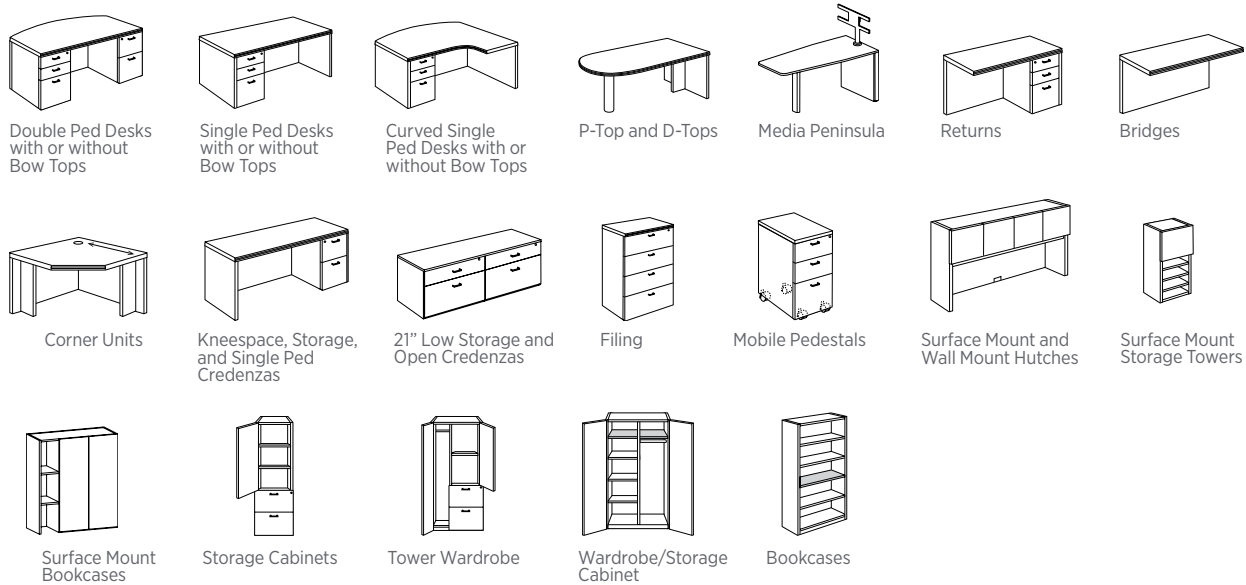

Gesso

Statement of Line

Gesso enlivens environments with refined aesthetics born from an appealing mix of materials, finishes, and components. The redesign and expansion of integrated height adjustable units, white and black glass door options as well as a full line of white and black glass marker boards provide opportunities for more elegant and clean styling. Metal accents within the line include a broad scope of aluminum and black finishes with coordinating black, aluminum, chrome, and gold pull give you multiple choices to customize a look and feel for modern office environments.

Standard Components