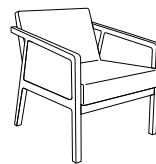

Britta Occasional Tables

Statement of Line

The Britta Collection showcases a mid-century Scandinavian aesthetic with an appealing contemporary feel. The matching lounge and guest chair will help create an inviting space with warm and energetic sensibility.

231-1818ET:
Square End Table

231-2323SCT:
Square Cocktail
Table

231-4723RCT: Rectangular
Cocktail Table

231-3535SCT: Square
Cocktail Table

Coordinating Guest and Lounge

235: Open Arm
Guest

245: Closed Arm
Guest

236: Open Arm
Lounge

246: Closed Arm
Lounge

2362: Open Arm
Settee

2462: Closed Arm
Settee