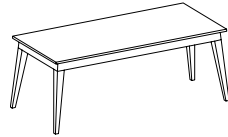

Britta Occasional Tables

Statement of Line

The Britta Collection showcases a mid-century Scandinavian aesthetic with an appealing contemporary feel. The matching lounge and guest chair will help create an inviting space with warm and energetic sensibility.

231-1818ET:
Square End Table

231-2323SCT:
Square Cocktail
Table

231-4723RCT: Rectangular
Cocktail Table

231-3535SCT: Square
Cocktail Table

Coordinating Guest and Lounge

235: Open Arm
Guest

245: Closed Arm
Guest