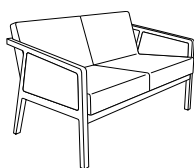

Britta Occasional Tables

Statement of Line

The Britta Collection showcases a mid-century Scandinavian aesthetic with an appealing contemporary feel. The matching lounge and guest chair will help create an inviting space with warm and energetic sensibility.

231-1818ET:
Square End Table

231-2323SCT:
Square Cocktail
Table

231-4723RCT: Rectangular
Cocktail Table

231-3535SCT: Square
Cocktail Table

Coordinating Guest and Lounge

235: Open Arm
Guest

245: Closed Arm
Guest

236: Open Arm
Lounge

246: Closed Arm
Lounge

2362: Open Arm
Settee

2462: Closed Arm
Settee