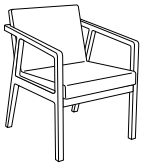

Britta Occasional Tables

Statement of Line

The Britta Collection showcases a mid-century Scandinavian aesthetic with an appealing contemporary feel. The matching lounge and guest chair will help create an inviting space with warm and energetic sensibility.

231-1818ET:
Square End Table

231-2323SCT:
Square Cocktail
Table

231-4723RCT: Rectangular
Cocktail Table

231-3535SCT: Square
Cocktail Table

Coordinating Guest and Lounge

235: Open Arm
Guest

245: Closed Arm
Guest

236: Open Arm
Lounge

246: Closed Arm
Lounge

2362: Open Arm
Settee

2462: Closed Arm
Settee