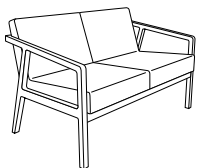

Britta Occasional Tables

Statement of Line

The Britta Collection showcases a mid-century Scandinavian aesthetic with an appealing contemporary feel. The matching lounge and guest chair will help create an inviting space with warm and energetic sensibility.

231-1818ET:
Square End Table

231-2323SCT:
Square Cocktail
Table

231-4723RCT: Rectangular
Cocktail Table

231-3535SCT: Square
Cocktail Table

Coordinating Guest and Lounge

235: Open Arm
Guest

245: Closed Arm
Guest

236: Open Arm
Lounge

246: Closed Arm
Lounge

2362: Open Arm
Settee

2462: Closed Arm
Settee