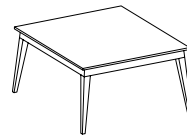

Britta Occasional Tables

Statement of Line

The Britta Collection showcases a mid-century Scandinavian aesthetic with an appealing contemporary feel. The matching lounge and guest chair will help create an inviting space with warm and energetic sensibility.

231-1818ET:
Square End Table

231-2323SCT:
Square Cocktail
Table

231-4723RCT: Rectangular
Cocktail Table

231-3535SCT: Square
Cocktail Table

Coordinating Guest and Lounge

235: Open Arm
Guest

245: Closed Arm
Guest