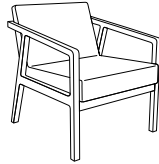

Britta Occasional Tables

Statement of Line

The Britta Collection showcases a mid-century Scandinavian aesthetic with an appealing contemporary feel. The matching lounge and guest chair will help create an inviting space with warm and energetic sensibility.

231-1818ET:
Square End Table

231-2323SCT:
Square Cocktail
Table

231-4723RCT: Rectangular
Cocktail Table

231-3535SCT: Square
Cocktail Table

Coordinating Guest and Lounge

235: Open Arm
Guest

245: Closed Arm
Guest

236: Open Arm
Lounge

246: Closed Arm
Lounge

2362: Open Arm
Settee

2462: Closed Arm
Settee