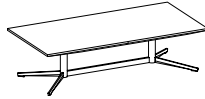

## Statement of Line

The Bailey Collection can make a statement. Single seat chairs are available with a pedestal base, swivel base with casters, and four leg base. Bailey tables are offered in a wide range of veneers and laminates with two edge profiles, while seating options are available in contrasting fabrics. The stylish ottoman finishes out the collection.

728: Swivel Chair with Casters

720: Single Seat with 4-Leg Base

721: Single Seat with 4-Star Pedestal Base

721-21200T: Ottoman

Rectangular Cocktail Table (Square Edge)  
720-2550RT: TFL  
720-2550RTH: HPL  
719-2550RT: Wood

Rectangular Cocktail Table (Knife Edge)  
720-2550RTKH: HPL  
719-2550RTK: Wood

Soft Rectangular Cocktail Table (Square Edge)  
720-2550SRT: TFL  
720-2550SRTH: HPL  
719-2550SRT: Wood

Soft Rectangular Cocktail Table (Knife Edge)  
720-2550SRTKH: HPL  
719-2550SRTK: Wood