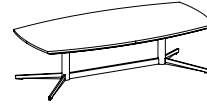

## Statement of Line

The Bailey Collection can make a statement. Single seat chairs are available with a pedestal base, swivel base with casters, and four leg base. Bailey tables are offered in a wide range of veneers and laminates with two edge profiles, while seating options are available in contrasting fabrics. The stylish ottoman finishes out the collection.

728: Swivel Chair with Casters

720: Single Seat with 4-Leg Base

721: Single Seat with 4-Star Pedestal Base

721-21200T: Ottoman

Rectangular Cocktail Table (Square Edge)  
720-2550RT: TFL  
720-2550RTH: HPL  
719-2550RT: Wood

Rectangular Cocktail Table (Knife Edge)  
720-2550RTKH: HPL  
719-2550RTK: Wood

Soft Rectangular Cocktail Table (Square Edge)  
720-2550SRT: TFL  
720-2550SRTH: HPL  
719-2550SRT: Wood

Soft Rectangular Cocktail Table (Knife Edge)  
720-2550SRTKH: HPL  
719-2550SRTK: Wood