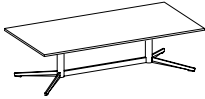

## Statement of Line

The Bailey Collection can make a statement. Single seat chairs are available with a pedestal base, swivel base with casters, and four leg base. Bailey tables are offered in a wide range of veneers and laminates with two edge profiles, while seating options are available in contrasting fabrics. The stylish ottoman finishes out the collection.

728: Swivel Chair with Casters

720: Single Seat with 4-Leg Base

721: Single Seat with 4-Star Pedestal Base

721-21200T: Ottoman

Rectangular Cocktail Table (Square Edge)  
720-2550RT: TFL  
720-2550RTH: HPL  
719-2550RT: Wood

Rectangular Cocktail Table (Knife Edge)  
720-2550RTKH: HPL  
719-2550RTK: Wood

Soft Rectangular Cocktail Table (Square Edge)  
720-2550SRT: TFL  
720-2550SRTH: HPL  
719-2550SRT: Wood

Soft Rectangular Cocktail Table (Knife Edge)  
720-2550SRTKH: HPL  
719-2550SRTK: Wood