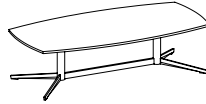

## Statement of Line

The Bailey Collection can make a statement. Single seat chairs are available with a pedestal base, swivel base with casters, and four leg base. Bailey tables are offered in a wide range of veneers and laminates with two edge profiles, while seating options are available in contrasting fabrics. The stylish ottoman finishes out the collection.

728: Swivel Chair with Casters

720: Single Seat with 4-Leg Base

721: Single Seat with 4-Star Pedestal Base

721-21200T: Ottoman

Rectangular Cocktail Table (Square Edge)  
720-2550RT: TFL  
720-2550RTH: HPL  
719-2550RT: Wood

Rectangular Cocktail Table (Knife Edge)  
720-2550RTKH: HPL  
719-2550RTK: Wood

Soft Rectangular Cocktail Table (Square Edge)  
720-2550SRT: TFL  
720-2550SRTH: HPL  
719-2550SRT: Wood

Soft Rectangular Cocktail Table (Knife Edge)  
720-2550SRTKH: HPL  
719-2550SRTK: Wood